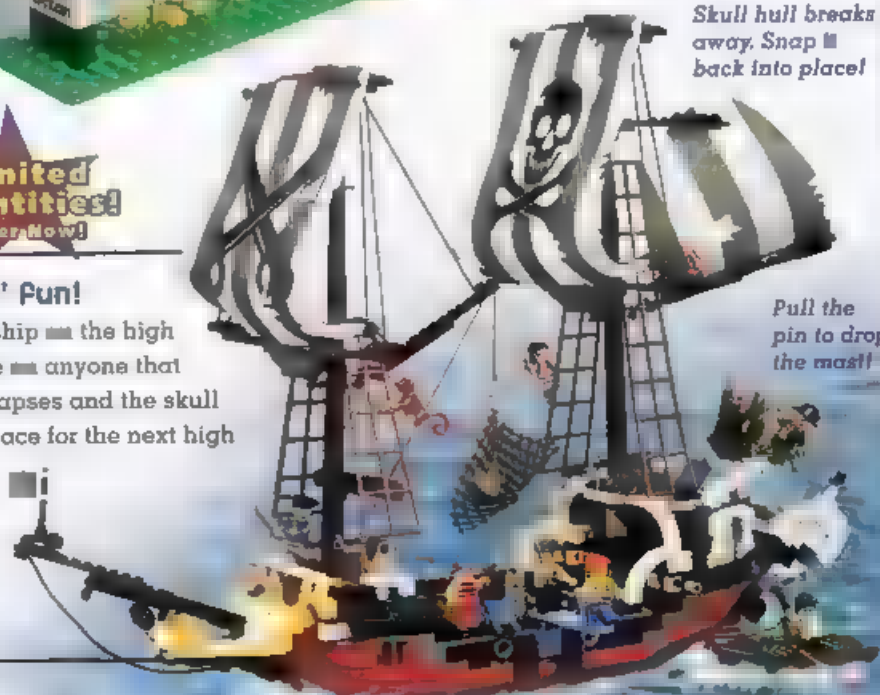

Ages 8-12. 461 pieces.

#6472 Gas N' Wash Express \$49.99

Back view

**Limited
Quantities!**
Order Now!

C. Hoist y'er sails for seafarin' Fun!

You're Red Beard, captain of the meanest ship on the high seas! Your loyal crew of 6 is ready to take on anyone that dares cross their path! When the mast collapses and the skull hull breaks away - snap them back into place for the next high adventure. There's plenty of action, with a plank to walk, cannons, crane with net and of course, a treasure chest filled with gold! Ages 8-12. 691 pieces.

#6290 Red Beard Runner \$99.99

Skull hull breaks away. Snap it back into place!

Pull the pin to drop the mast!

D. #4604 Police
Ages 4+ 20 pieces \$6.99

#1356 Flint Man: Catapult
Ages 5-7 27 pieces \$5.99

F. #5921 Research
Ages 6+ 44 pieces \$5.99